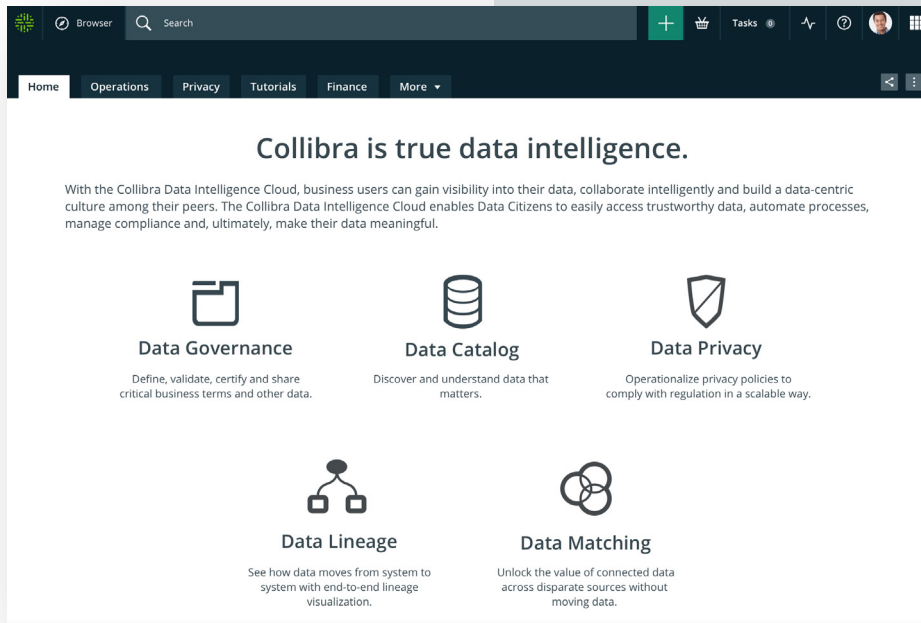

Reporting & Dashboards

Gain insight into your data maturity. Access out of the box, best-practice reporting templates or build your own custom reports to understand the maturity of your data program and trends over time.

Collibra Everywhere

Access the information you need and gain visibility into your data from wherever you are, without the need to leave your existing application. Achieve new levels of efficiency and productivity.

Data Stewardship

Empower data stewards to collaborate with stakeholders across the business. Assign roles and responsibilities so that stewards can more effectively protect, share and improve the quality of data assets.

Data Helpdesk

Improve trust in and quality of data by democratizing the ability to raise and resolve issues. Collect issues from across the business and route them intelligently to the right stakeholder for resolution.

APIs

Create, update and retrieve data from the Collibra Platform wherever your work. Establish a single system of record for your data that links all data sources, applications, data quality tools and metadata together.

Flexible Operating Model

Design your own asset structures and characteristics in a way that works for the unique nature of your business in order to achieve lasting Data Intelligence.

If you are interested in learning more, please visit our website and request a demo at collibra.com/request-a-demo.